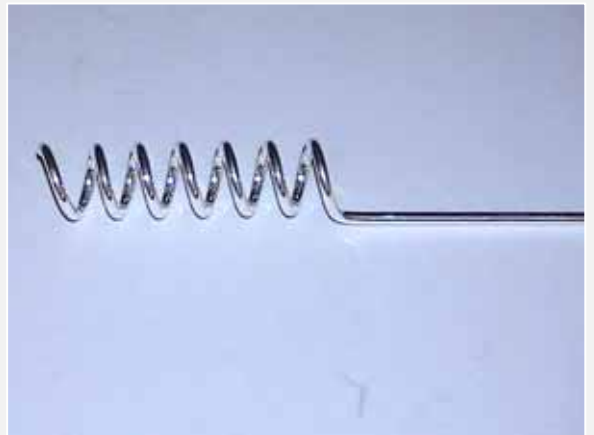

Water Energising Coil

- Enhance Water Vitality
- Light rotation properties similar to well known healing waters
- Up to 5 litres (1 gallon)
- Approximately 1 week storage
- Imparts the spin aspect of healing waters (left and right light rotation)
- Northern and Southern hemisphere versions