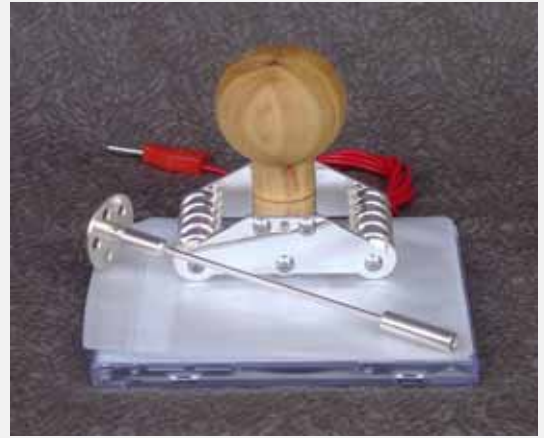

EPFX-QXCI-SCIO Accessories

Cellulite Kit

Cellulite roller, cream maker and protocol